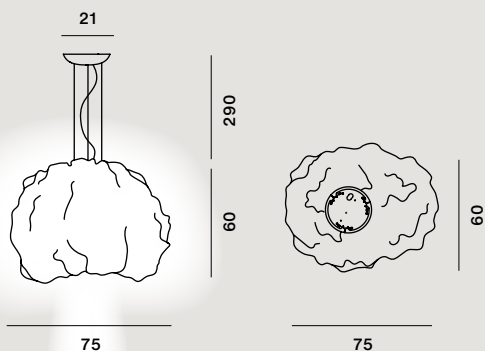

Marc Sadler, 2019

	colours	code
<i>Nuée</i>	bianco	FN309007_10
<i>Nuée MyLight</i>	bianco	FN309007ML_10
<i>Nuée h. 10 m *</i>	bianco	FN309007-10_10
<i>Nuée MyLight h. 10 m *</i>	bianco	FN309007ML-1010

Three-dimensional technical fabric and varnished metal

Colours: bianco

Weight: net kg 6,40

This product contains an energy efficiency class G + E light source

LED included
29W 3000 K
3749 lm CRI>90
Possible configurations:
On-Off/Push

LED and dimming
→ specifications p. 196

MyLight collection
→ specifications p. 196

MyLight version
Dimmable via Bluetooth
with Casambi App 📶

*
On demand:
lead times to be checked with the sales department

⊕ CE IP 20

Assembly tutorial:

tutorial.foscarini.com/nuee